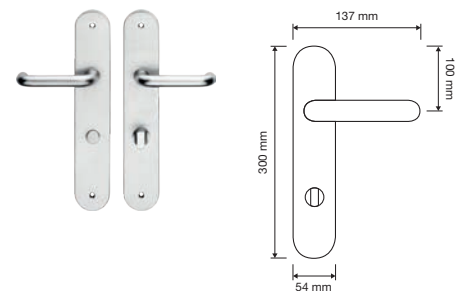

622 PW
Samoa con placca
art.1595 c/set wc
/ *Samoa on plate
art.1595 with privacy
set*