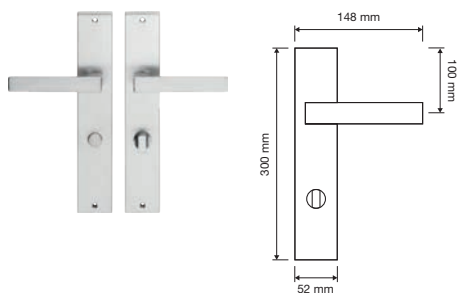

510 PW
Corner con placca
art.1104 c/set wc
/ *Corner on plate
art.1104 with privacy
set*