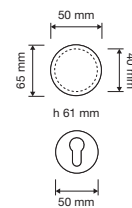

Finiture / Finishes

Sfera 735 PG 102
Pomolo a girare
con rosetta art.102
*/ Turnable knob on
rose art.102*

Finiture / Finishes

Finiture / Finishes

Finiture / Finishes

Finiture / Finishes

Finiture / Finishes

Finiture / Finishes

Finiture / Finishes