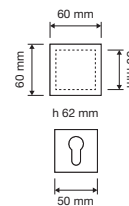

Finiture / Finishes

Finiture / Finishes

Finiture / Finishes

Finiture / Finishes

Finiture / Finishes

Finiture / Finishes

Finiture / Finishes

Finiture / Finishes