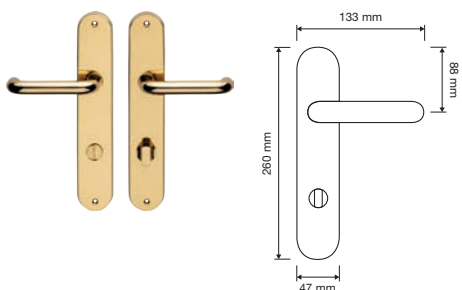

617 PW
Samoa con placca
art.123 c/set wc
/ Samoa on plate
art.123 with privacy
set